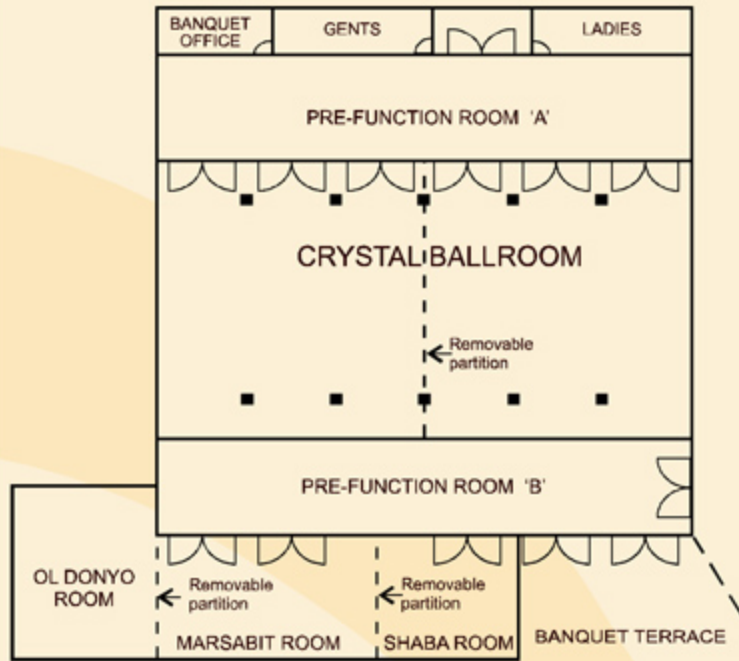

Conferences and Banquets Facilities

The Crystal Ballroom

NAME OF ROOM	Size in Metres	Height in Metres	CAPACITY			
			Class	Banquet	Theatre	Reception
Crystal Ballroom	25 x 20	6	260	350	500	600
Ol Donyo Room	10 x 10	4	30	50	70	50
Marsabit Room	10 x 8	4	25	50	60	50
Shaba Room	6 x 8	4	15	10	30	20
Pre-function Room A	25 x 5	4	-	-	-	-
Pre-function Room B	25 x 6	4	-	-	-	-
Banquet Terrace	54sqm.	-	-	-	-	100

The Regency Centre

NAME OF ROOM	Size in Metres	Height in Metres	CAPACITY			
			Class	Banquet	Theatre	Reception
Executive I - Baringo	8x8	4	20	30	40	50
Executive II - Bogoria	8x8	4	20	30	40	50
Executive III - Nakuru	8x8	4	20	30	40	50
Executive IV - Naivasha	8x8	4	20	30	40	50