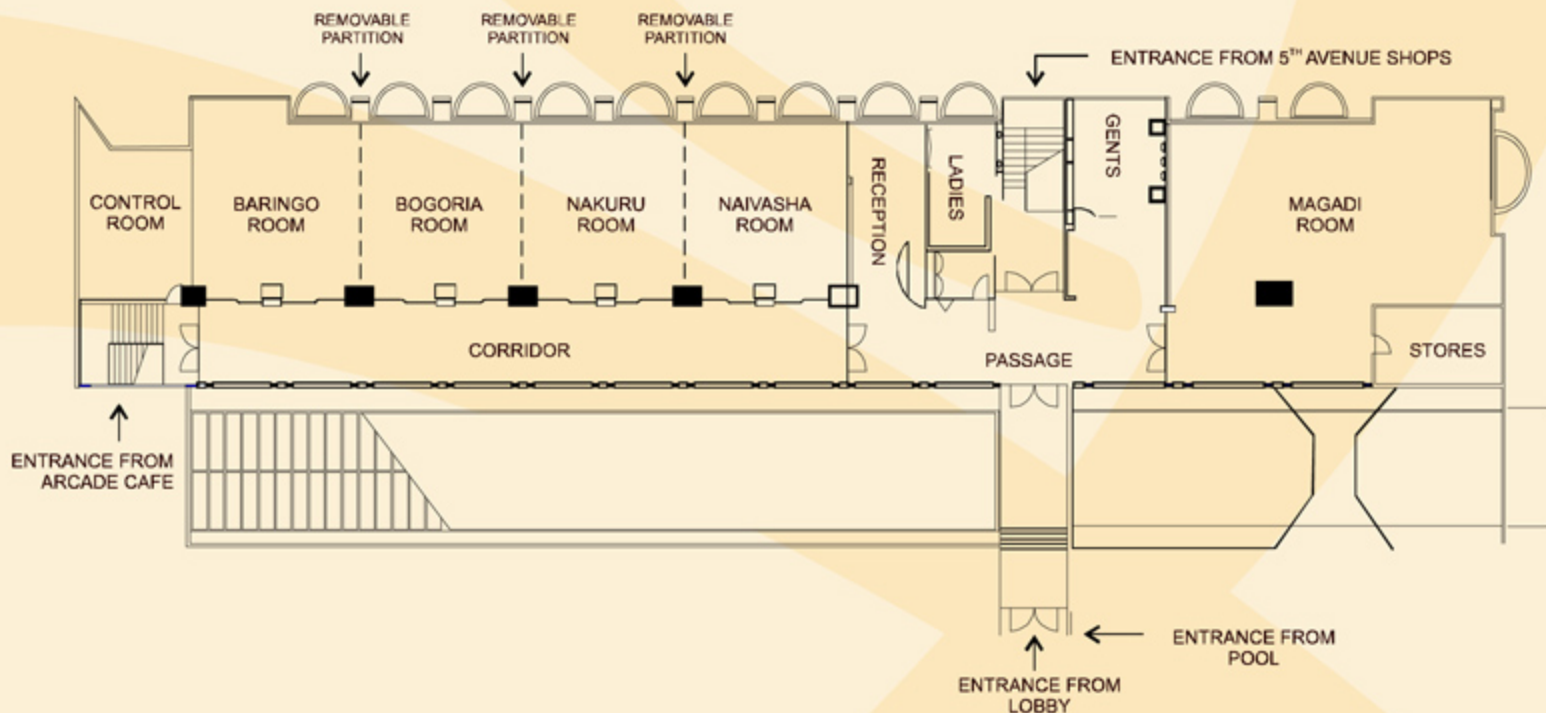

Conferences and Banquets Facilities

The Crystal Ballroom

NAME OF ROOM	Size in Metres	Height in Metres	CAPACITY			
			Class	Banquet	Theatre	Reception
Crystal Ballroom	25 x 20	6	260	350	500	600
Ol Donyo Room	10 x 10	4	30	50	70	50
Marsabit Room	10 x 8	4	25	50	60	50
Shaba Room	6 x 8	4	15	10	30	20
Pre-function Room A	25 x 5	4	-	-	-	-
Pre-function Room B	25 x 6	4	-	-	-	-
Banquet Terrace	54sqm.	-	-	-	-	100

The Regency Centre

NAME OF ROOM	Size in Metres	Height in Metres	CAPACITY			
			Class	Banquet	Theatre	Reception
Executive I - Baringo	8x8	4	20	30	40	50
Executive II - Bogoria	8x8	4	20	30	40	50
Executive III - Nakuru	8x8	4	20	30	40	50
Executive IV - Naivasha	8x8	4	20	30	40	50